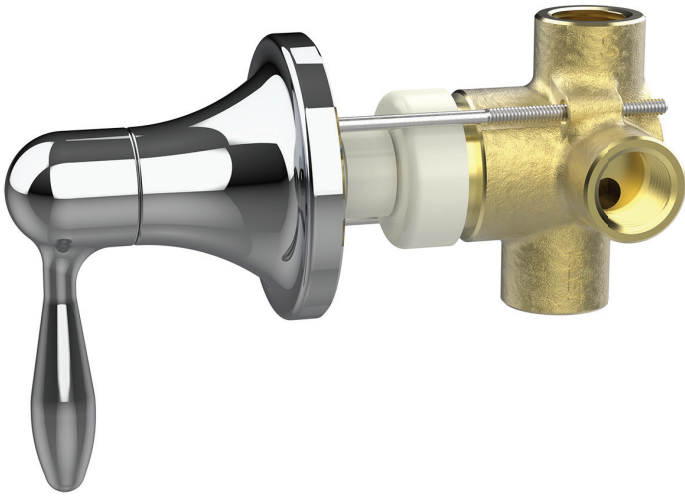

Shower Accessories

Concealed Diverter Valve

□
Suffix: DV1
Size: 1/2"
Part # 8331-00

- Zinc Handle
- 1/2 – 14 NPT threaded inlet & two outlet connections
- Brass valve body
- Ceramic cartridge
- Mounting plate & hardware included
- ASME A112.181.1